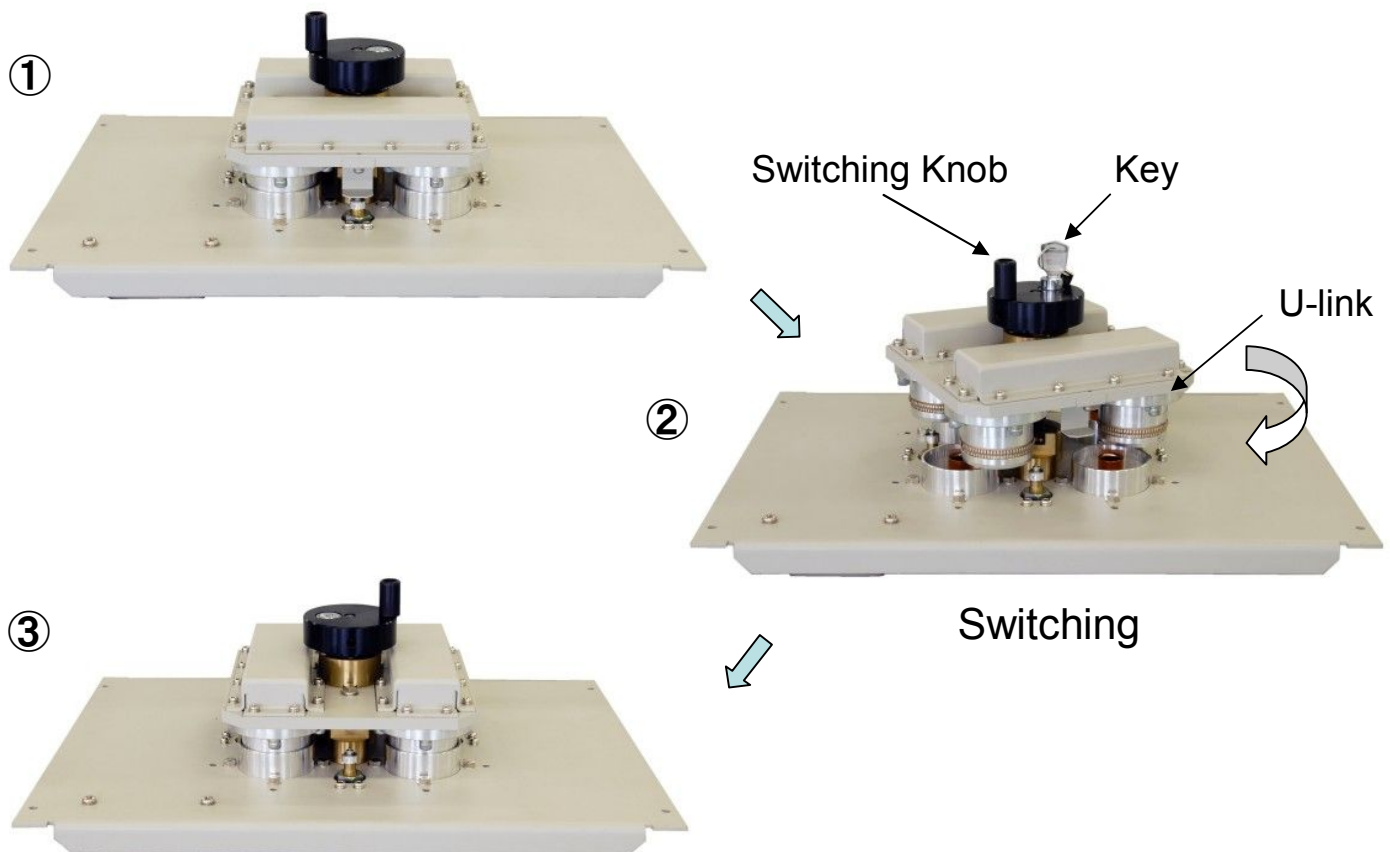

# Manual Coaxial switches

- Designed for UHF band digital broadcasting systems.
- Panel mount manual switching with easy operation.
- To prevent miss-operation, the switching knob has a key to lock.

Model	CU-39DN-62	CU-77DN-62
Frequency	Frequency UHF All Band	
VSWR	1.05 max	
Isolation	65dB min	
Insertion Loss	0.1dB max	
RF Connectors	4 × 1-5/8"	4 × 3-1/8"